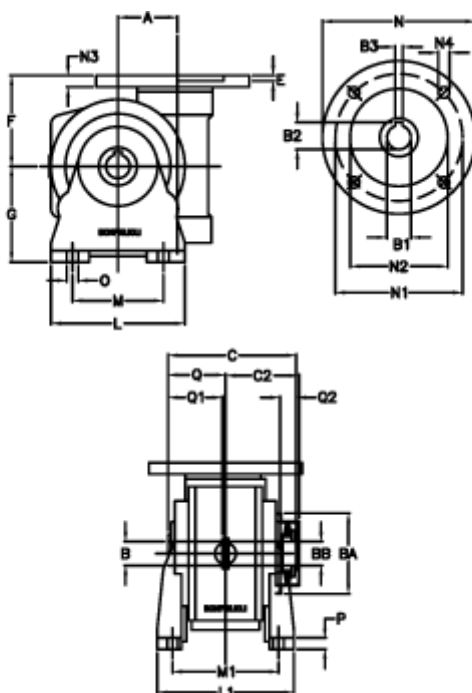

Article number: 390204902432736

Description: Worm Gear with Torque Limiter
VF 49-L2-V-24 P71B5

Measures

a	= 49.50	C2	= 63,5	M1	= 98.5	Q	= 51.0
B	= 25	Description	= VF 49V-xx-71B5	N	= 160	Q1	= 41
B1 E7	= 14	E	= 3.0	N1	= 130	Q2	= 15
B2	= 16.3	F	= 70	N2	= 110		
B3 H9	= 5	g	= 82	N3	= 10.5		
BA	= 63	L	= 110	N4	= 9,5		
BB H7	= 14	L1	= 124.0	O	= 8.5		
C	= 105	m	= 63	P	= 12		